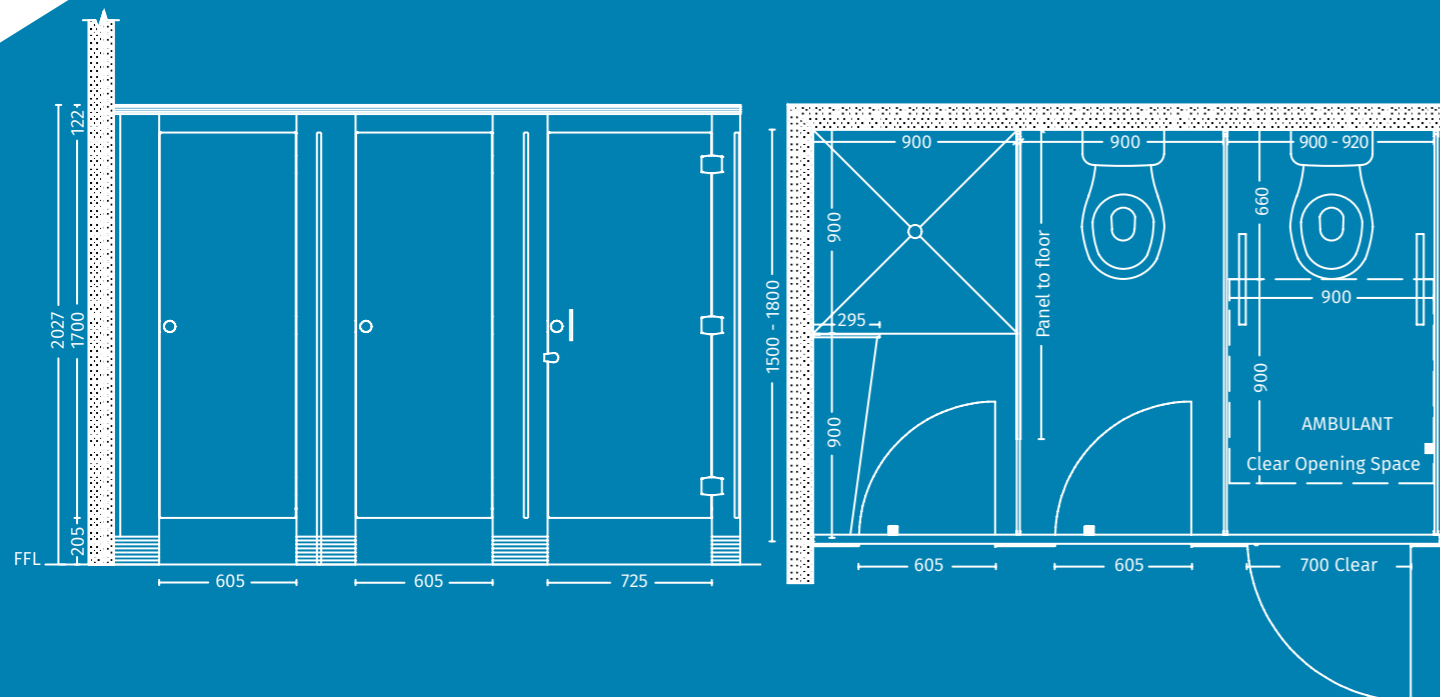

PINNACLE

FLOOR BRACKET / HEADRAIL

Toilet partitions in the Pinnacle Cubicle System available in 13mm Compact Laminate and 18mm / 32mm MR Board.
Shower partitions available in 13mm Compact Laminate only.

Overall Height: 2027mm.

Overall Depth: 1500mm to 1800mm.

Frontal Panels: 2027mm high, minimum width 150mm.

Doors: 1700mm high x 600mm wide with a 205mm floor clearance.

Ambulant doors require a 700mm clearance opening as per AS1428.1-2009.

Privacy profile option available.

Door Hardware: Aqua Series door hardware available in satin chrome or satin matte black finish.

Door hardware kit includes indicator, lockset, bumper, lift off spring hinges and coat hook.

Bolt through option available.

Fittings: Headrail - Clear anodised aluminium round headrail.

Floor bracket - Clear anodised aluminium floor bracket.

Wall channels - Clear anodised aluminium U channel.

Powdercoating option available.

Fixings: All in 304 stainless steel.

DOORS: MAICA AUTUMN ORANGE
FRONTALS: FUNDERMAX MADERA