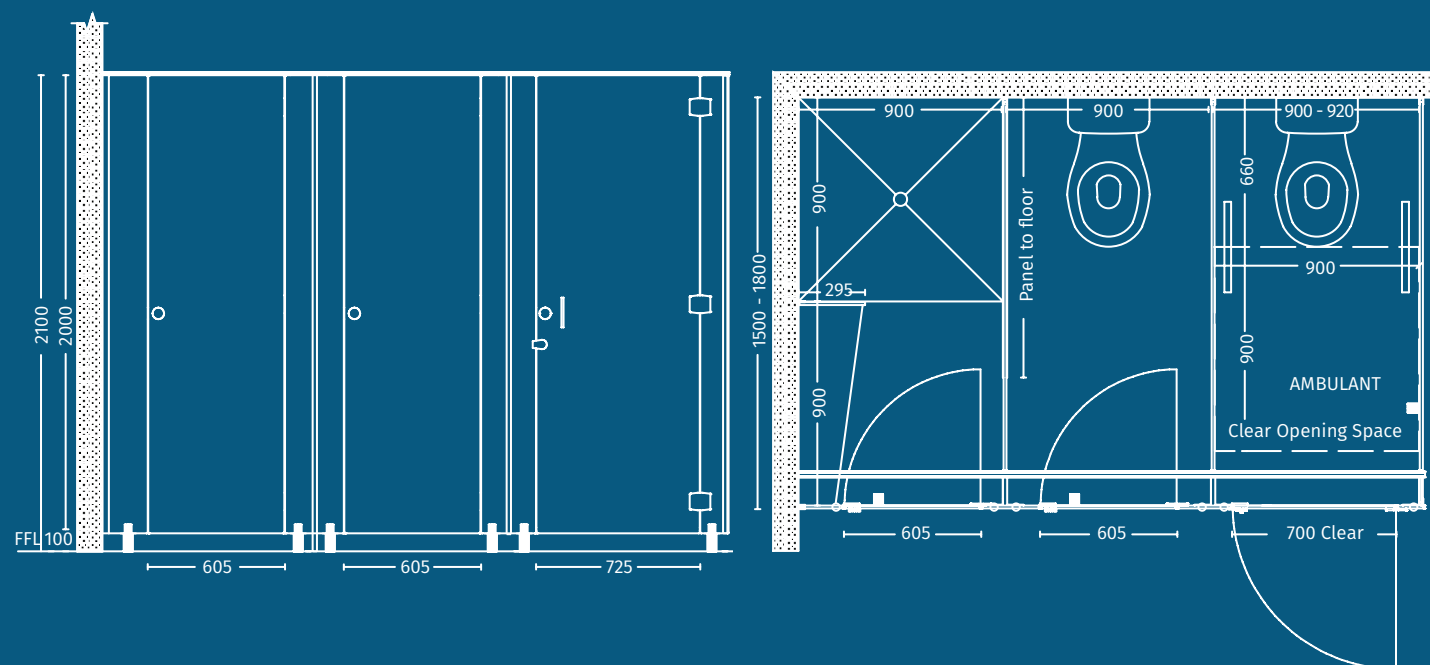

ELEGANTÉ

PEDESTAL FOOT / OFFSET HEADRAIL

Toilet partitions in the Eleganté Cubicle System available in both 13mm Compact Laminate and 18mm MR Board.
Shower partitions available in 13mm Compact Laminate only.

Overall Height: 2100mm.

Overall Depth: 1500mm to 1800mm.

Division Panels: 2100mm high including 100mm floor clearance.

Frontal Panels: 2100mm high including 100mm floor clearance, minimum width 250mm, maximum 450mm.

Doors: 2000mm high with 100mm floor clearance x 600mm wide.

Ambulant doors require a 700mm clearance opening as per AS1428.1-2009.

Privacy profile option available.

Door Hardware: Aqua Series door hardware available in satin chrome or satin matte black finish.

Door hardware kit includes indicator, lockset, bumper, lift off spring hinges and coat hook.

Bolt through option available.

Fittings: Headrail - Offset clear anodised aluminium slimline headrail.

Pedestal - Clear anodised aluminium foot.

Wall channels - Clear anodised aluminium U channel.

Powdercoating option available.

Fixings: All in 304 stainless steel.

DOORS: MAICA SPEARMINT GREEN
FRONTALS: MAICA SPEARMINT GREEN