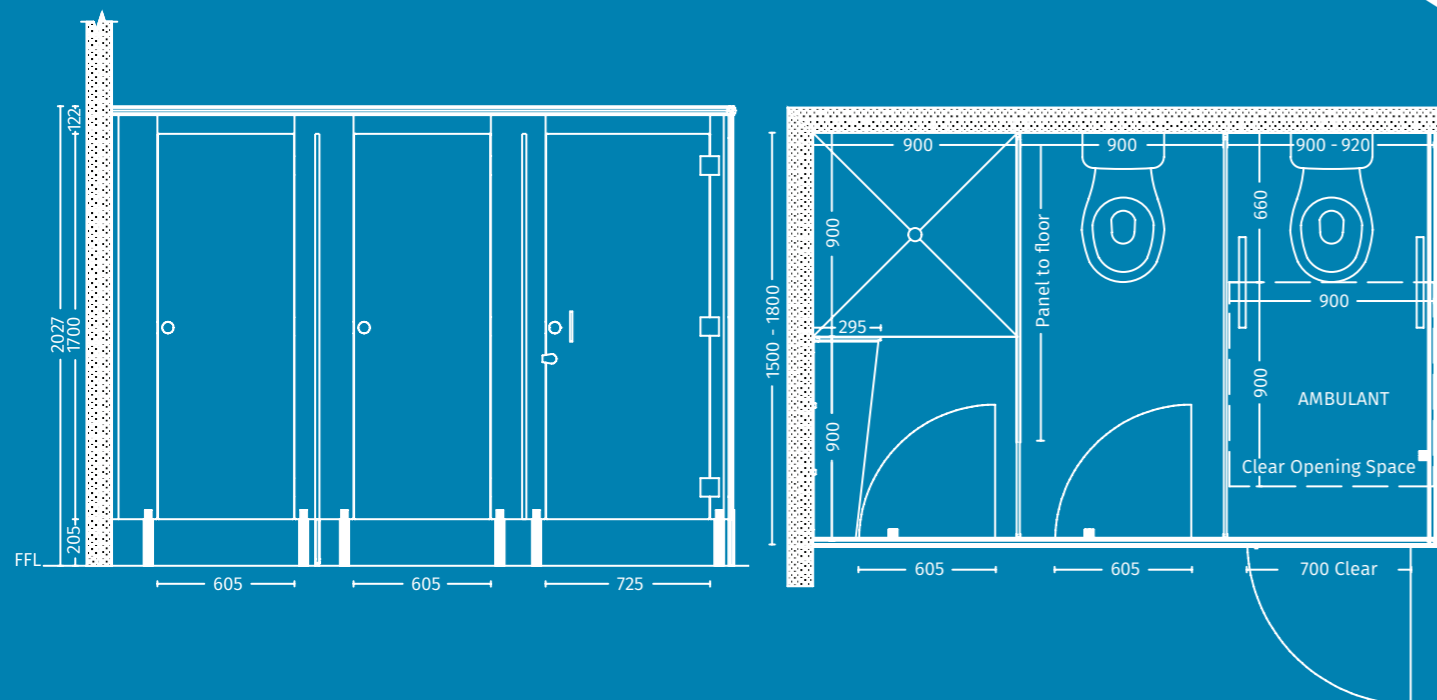

CONTEMPORARY

PEDESTAL FOOT / HEADRAIL

Toilet partitions in the Contemporary Cubicle System available in 13mm Compact Laminate and 18mm MR Board.
Shower partitions available in 13mm Compact Laminate only.

Overall Height: 2027mm.

Overall Depth: 1500mm to 1800mm.

Frontal Panels: 2027mm high including a 205mm floor clearance, minimum width 150mm.

Doors: 1700mm high x 600mm wide with a 205mm floor clearance.

Ambulant doors require a 700mm clearance opening as per AS1428.1-2009.

Privacy profile option available.

Door Hardware: Aqua Series door hardware available in satin chrome or satin matte black finish.

Door hardware kit includes indicator, lockset, bumper, lift off spring hinges and coat hook.

Bolt through option available.

Fittings: Headrail - Clear anodised aluminium round headrail.

Pedestal - Clear anodised aluminium foot.

Wall channels - Clear anodised aluminium U channel.

Powdercoating option available.

Fixings: All in 304 stainless steel.

DOORS: MAICA CALDO RED
FRONTALS: MAICA CHARCOAL GREY