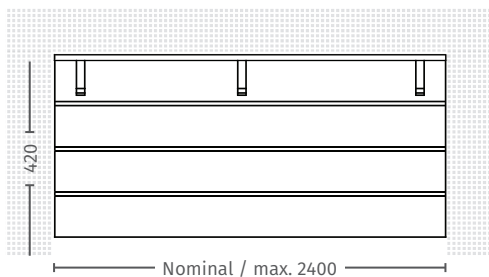

SPECIFICATIONS GUIDE

WALL SEATING - WITH ANGLE BRACKETS

Seating only available in 13mm compact laminate.

Overall Height: 465mm high overall. Can be adjusted for uneven floors.

Overall Width: Available in any size.

Overall Depth: 420mm deep overall.

Bench Seat Frame: Seat top 420mm wide with V groove.

FRONT VIEW

SIDE VIEW

TOP VIEW

BRACKET DETAIL