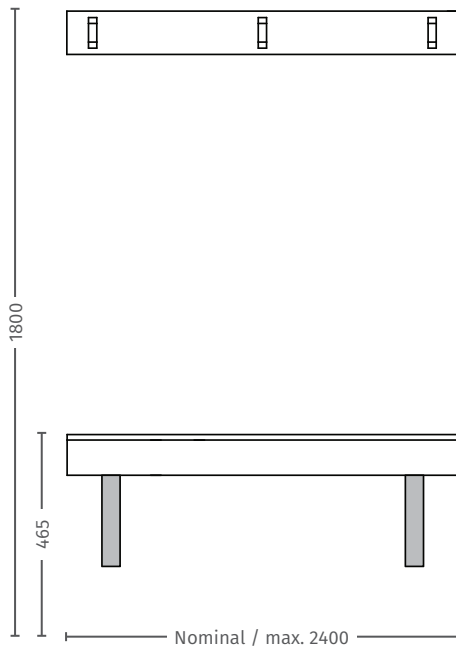

SPECIFICATIONS GUIDE

WALL SEATING - WITH ANGLE BRACKETS

Seating only available in 13mm compact laminate.

Overall Height: 465mm high overall. Can be adjusted for uneven floors.

Overall Width: Available in any size.

Overall Depth: 420mm deep overall.

Bench Seat Frame: Seat top 420mm wide with V groove.

FRONT VIEW

SIDE VIEW

TOP VIEW

BRACKET DETAIL