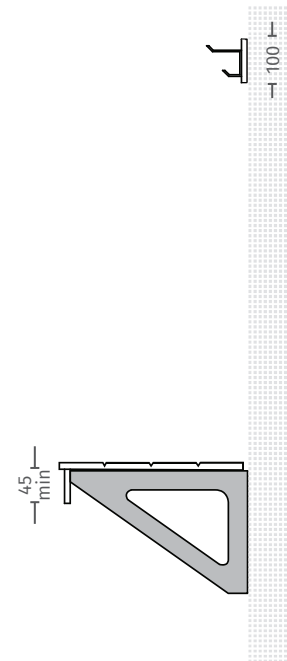

SPECIFICATIONS GUIDE

WALL SEATING - WITH ANGLE BRACKETS

Seating only available in 13mm compact laminate.

Overall Height: 465mm high overall. Can be adjusted for uneven floors.

Overall Width: Available in any size.

Overall Depth: 420mm deep overall.

Bench Seat Frame: Seat top 420mm wide with V groove.

FRONT VIEW

SIDE VIEW

TOP VIEW

BRACKET DETAIL