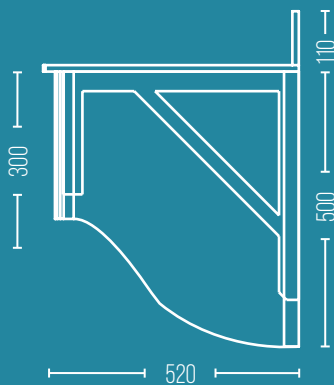

VANITIES

STANDARD 520MM DEEP FULLY RECESSED TOP

Only available in 13mm compact laminate
Overall height: 850mm high AFFL.
Overall depth: Fully Recessed 520mm deep
Overall width: Customized to suit.
Vanity height: 300mm high front fascia.
Splash back: 100mm high splash back as an option.
Fittings: Clear anodised aluminum channel. Fixings:
All in 304 stainless steel.

STANDARD 320MM DEEP SEMI RECESSED TOP

Only available in 13mm compact laminate
Overall height: 850mm high AFFL.
Overall depth: Semi Recessed 320mm deep Overall
width: Customized to suit.
Vanity height: 300mm high front fascia.
Splash back: 100mm high splash back as an option.
Fittings: Clear anodised aluminum channel.
Fixings: All in 304 stainless steel.