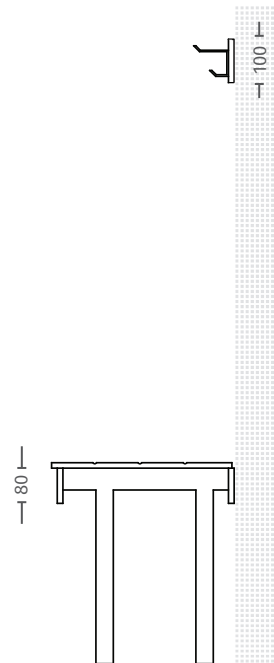

SPECIFICATIONS GUIDE

STANDARD WALL SEATING

Seating only available in 13mm compact laminate.

Overall Height: 465mm high overall. Can be adjusted for uneven floors.

Overall Width: Available in any size.

Overall Depth: 420mm deep overall.

Bench Seat Frame: Anodised aluminium frame with stainless steel fixings.

FRONT VIEW

SIDE VIEW

TOP VIEW