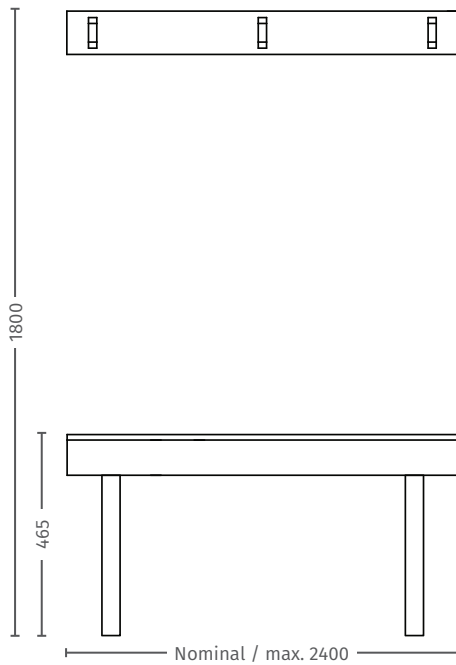

SPECIFICATIONS GUIDE

STANDARD WALL SEATING

Seating only available in 13mm compact laminate.

Overall Height: 465mm high overall. Can be adjusted for uneven floors.

Overall Width: Available in any size.

Overall Depth: 420mm deep overall.

Bench Seat Frame: Anodised aluminium frame with stainless steel fixings.

FRONT VIEW

SIDE VIEW

TOP VIEW