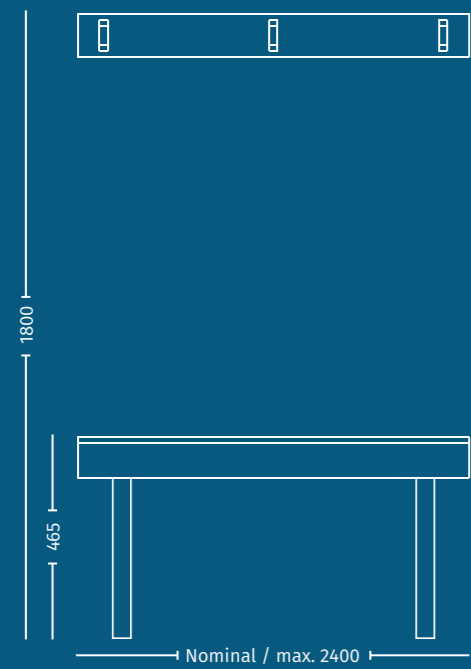

COMPACT LAMINATE SEATING

WALL BENCH FRONT VIEW

SIDE VIEW

TOP VIEW

ISLAND BENCH FRONT VIEW

SIDE VIEW

TOP VIEW

Island bench seating only available in 13mm Compact Laminate

- Overall height: 1770mm high overall.
- Overall seat height: 465mm high overall. Can be adjusted for uneven floors.
- Overall width: 700mm, 1400mm or 2100mm overall width.
- Overall depth: 770mm deep overall.
- Back rest: 300mm high back rest, 200mm above seat height.
- Coat Hook Rail: 100mm high coat hook rail, coat hooks spaced at 350mm centers.
- Bench seat frame: Anodized Aluminum frame with stainless steel fixings.

Seating only available in 13mm compact laminate.
 Overall Height: 465mm high overall. Can be adjusted for uneven floors.
 Overall Width: Available in any size.
 Overall Depth: 420mm deep overall.
 Bench Seat Frame: Anodised aluminium frame with stainless steel fixings.