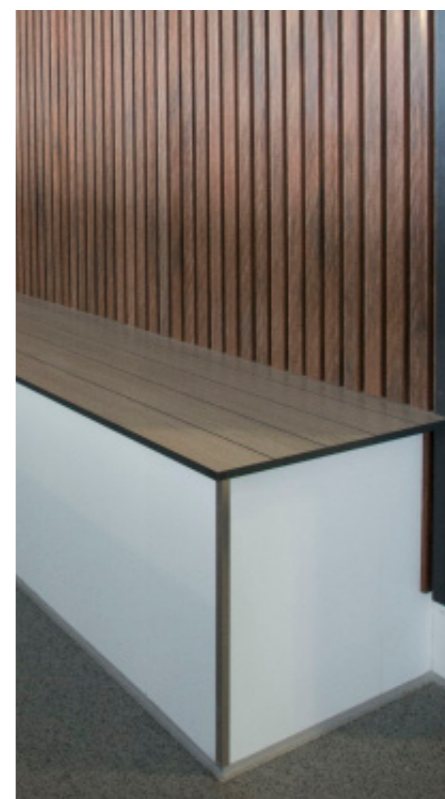

- Overall height: 1770mm high overall.
- Overall seat height: 465mm high overall. Can be adjusted for uneven floors.
- Overall width: 700mm, 1400mm or 2100mm overall width.
- Overall depth: 770mm deep overall.
- Back rest: 300mm high back rest, 200mm above seat height.
- Coat Hook Rail: 100mm high coat hook rail, coat hooks spaced at 350mm centers.
- Bench seat frame: Anodized Aluminum frame with stainless steel fixings.

Seating only available in 13mm compact laminate.
 Overall Height: 465mm high overall. Can be adjusted for uneven floors.
 Overall Width: Available in any size.
 Overall Depth: 420mm deep overall.
 Bench Seat Frame: Anodised aluminium frame with stainless steel fixings.

ROUTED PANELS

SLATTED SEATS

CURVED SEATS

BRACKETS OPTIONS

BASE OPTIONS

FEET OPTIONS