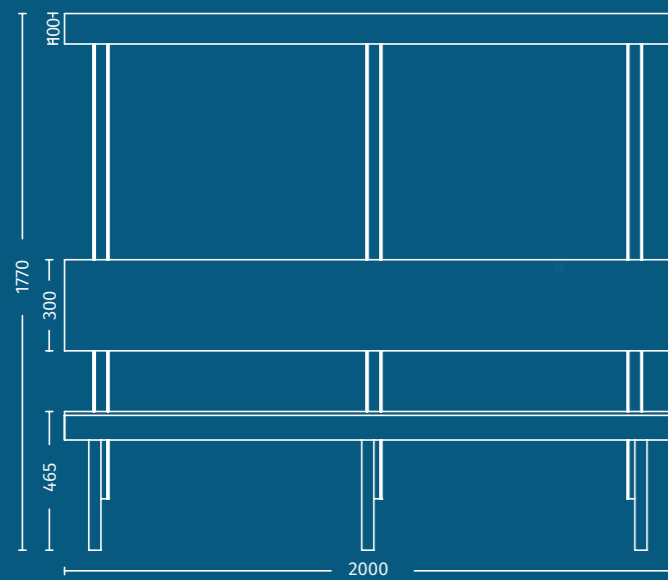

COMPACT LAMINATE SEATING

WALL BENCH FRONT VIEW

SIDE VIEW

TOP VIEW

ISLAND BENCH FRONT VIEW

SIDE VIEW

TOP VIEW

Island bench seating only available in 13mm Compact Laminate

- Overall height: 1770mm high overall.
- Overall seat height: 465mm high overall. Can be adjusted for uneven floors.
- Overall width: 700mm, 1400mm or 2100mm overall width.
- Overall depth: 770mm deep overall.
- Back rest: 300mm high back rest, 200mm above seat height.
- Coat Hook Rail: 100mm high coat hook rail, coat hooks spaced at 350mm centers.
- Bench seat frame: Anodized Aluminum frame with stainless steel fixings.

Seating only available in 13mm compact laminate.
 Overall Height: 465mm high overall. Can be adjusted for uneven floors.
 Overall Width: Available in any size.
 Overall Depth: 420mm deep overall.
 Bench Seat Frame: Anodised aluminium frame with stainless steel fixings.