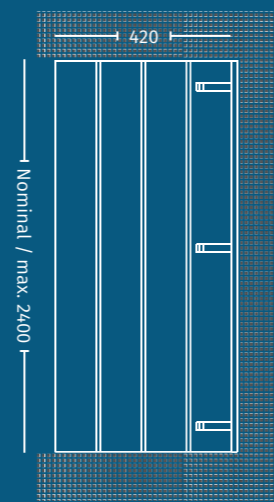

COMPACT LAMINATE SEATING

WALL BENCH FRONT VIEW

SIDE VIEW

TOP VIEW

ISLAND BENCH FRONT VIEW

SIDE VIEW

TOP VIEW

Island bench seating only available in 13mm Compact Laminate

- Overall height: 1770mm high overall.
- Overall seat height: 465mm high overall. Can be adjusted for uneven floors.
- Overall width: 700mm, 1400mm or 2100mm overall width.
- Overall depth: 770mm deep overall.
- Back rest: 300mm high back rest, 200mm above seat height.
- Coat Hook Rail: 100mm high coat hook rail, coat hooks spaced at 350mm centers.
- Bench seat frame: Anodized Aluminum frame with stainless steel fixings.

Seating only available in 13mm compact laminate.
 Overall Height: 465mm high overall. Can be adjusted for uneven floors.
 Overall Width: Available in any size.
 Overall Depth: 420mm deep overall.
 Bench Seat Frame: Anodised aluminium frame with stainless steel fixings.