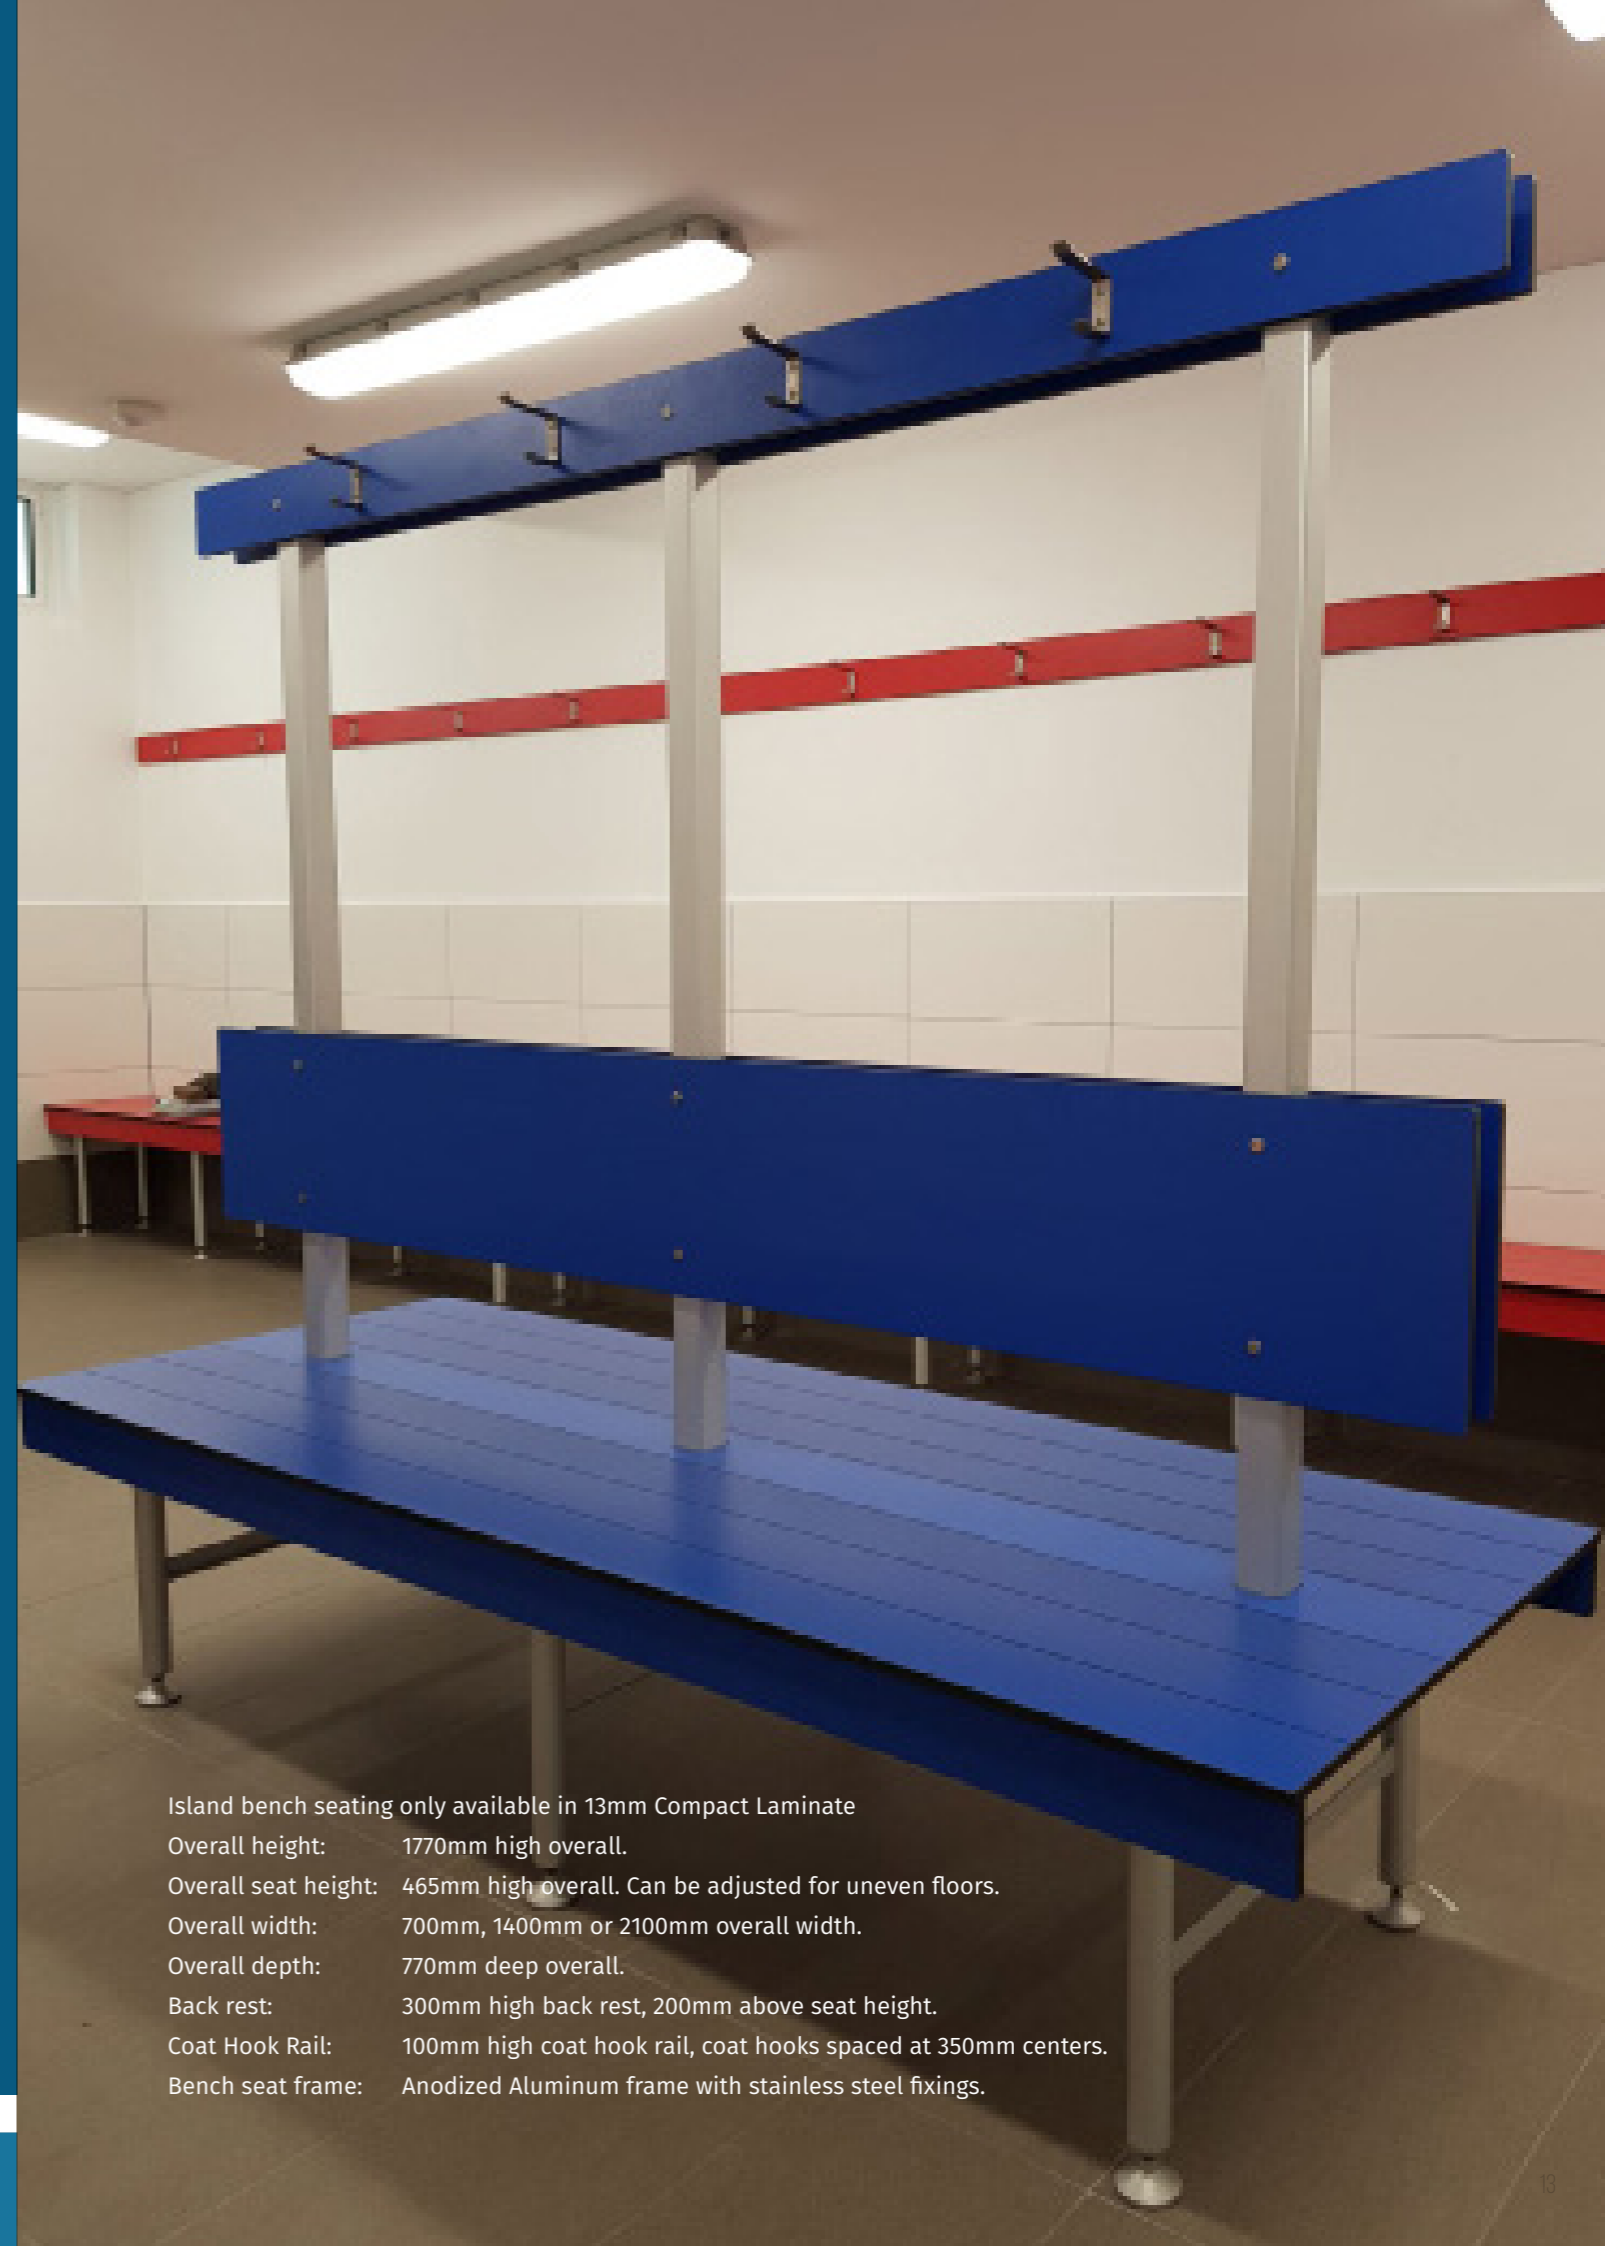

COMPACT LAMINATE SEATING

WALL BENCH FRONT VIEW

SIDE VIEW

TOP VIEW

ISLAND BENCH FRONT VIEW

SIDE VIEW

TOP VIEW

Island bench seating only available in 13mm Compact Laminate

- Overall height: 1770mm high overall.
- Overall seat height: 465mm high overall. Can be adjusted for uneven floors.
- Overall width: 700mm, 1400mm or 2100mm overall width.
- Overall depth: 770mm deep overall.
- Back rest: 300mm high back rest, 200mm above seat height.
- Coat Hook Rail: 100mm high coat hook rail, coat hooks spaced at 350mm centers.
- Bench seat frame: Anodized Aluminum frame with stainless steel fixings.

Seating only available in 13mm compact laminate.
 Overall Height: 465mm high overall. Can be adjusted for uneven floors.
 Overall Width: Available in any size.
 Overall Depth: 420mm deep overall.
 Bench Seat Frame: Anodised aluminium frame with stainless steel fixings.

ROUTED PANELS

SLATTED SEATS

CURVED SEATS

BRACKETS OPTIONS

BASE OPTIONS

FEET OPTIONS