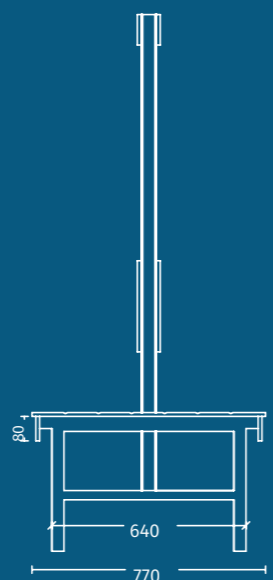

COMPACT LAMINATE SEATING

WALL BENCH FRONT VIEW

SIDE VIEW

TOP VIEW

ISLAND BENCH FRONT VIEW

SIDE VIEW

TOP VIEW

Island bench seating only available in 13mm Compact Laminate

- Overall height: 1770mm high overall.
- Overall seat height: 465mm high overall. Can be adjusted for uneven floors.
- Overall width: 700mm, 1400mm or 2100mm overall width.
- Overall depth: 770mm deep overall.
- Back rest: 300mm high back rest, 200mm above seat height.
- Coat Hook Rail: 100mm high coat hook rail, coat hooks spaced at 350mm centers.
- Bench seat frame: Anodized Aluminum frame with stainless steel fixings.

Seating only available in 13mm compact laminate.
 Overall Height: 465mm high overall. Can be adjusted for uneven floors.
 Overall Width: Available in any size.
 Overall Depth: 420mm deep overall.
 Bench Seat Frame: Anodised aluminium frame with stainless steel fixings.