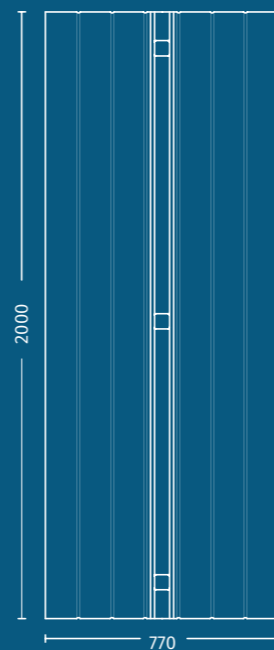

COMPACT LAMINATE SEATING

WALL BENCH FRONT VIEW

SIDE VIEW

TOP VIEW

ISLAND BENCH FRONT VIEW

SIDE VIEW

TOP VIEW

Island bench seating only available in 13mm Compact Laminate

- Overall height: 1770mm high overall.
- Overall seat height: 465mm high overall. Can be adjusted for uneven floors.
- Overall width: 700mm, 1400mm or 2100mm overall width.
- Overall depth: 770mm deep overall.
- Back rest: 300mm high back rest, 200mm above seat height.
- Coat Hook Rail: 100mm high coat hook rail, coat hooks spaced at 350mm centers.
- Bench seat frame: Anodized Aluminum frame with stainless steel fixings.

Seating only available in 13mm compact laminate.
 Overall Height: 465mm high overall. Can be adjusted for uneven floors.
 Overall Width: Available in any size.
 Overall Depth: 420mm deep overall.
 Bench Seat Frame: Anodised aluminium frame with stainless steel fixings.