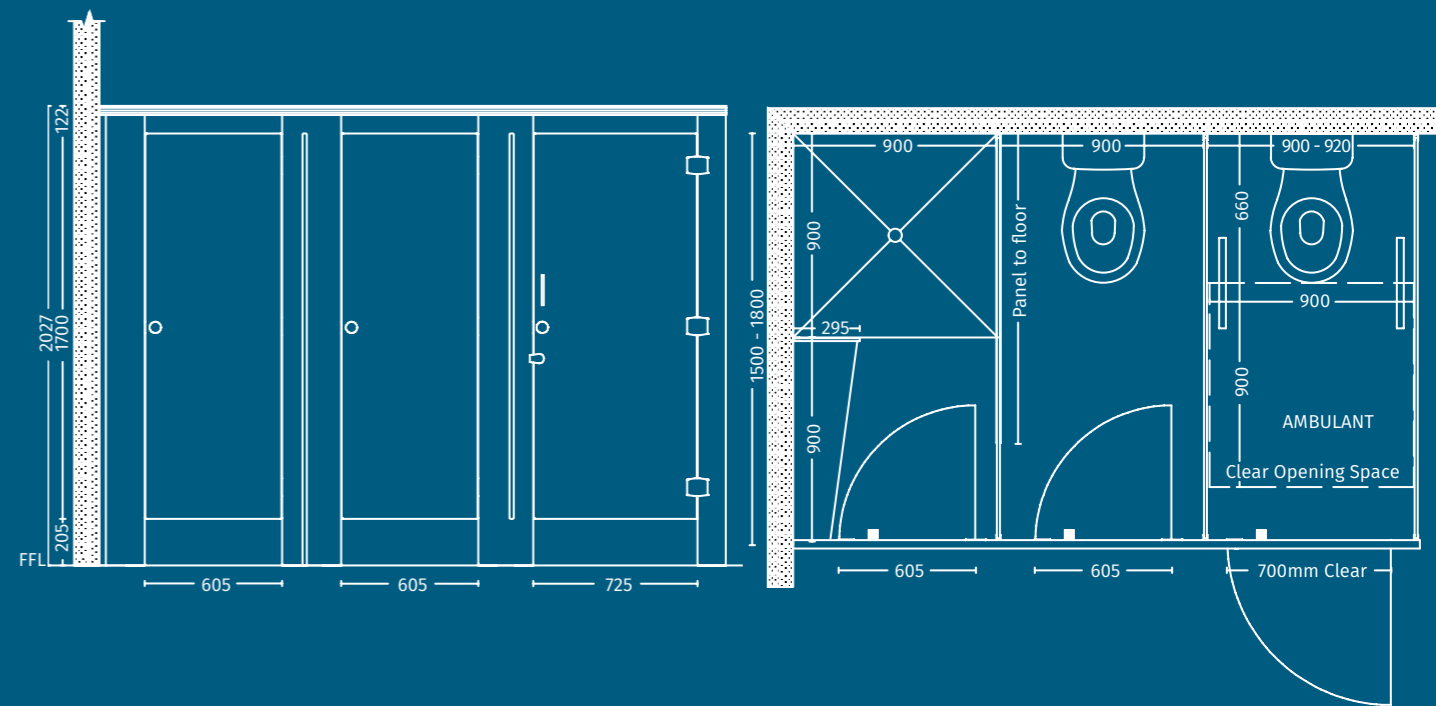

REGENT

FLOOR MOUNTED / HEADRAIL

Toilet and/or shower partitions in the Regent Cubicle System available in 13mm compact laminate only.

Overall Height: 2027mm.

Overall Depth: 1500mm to 1800mm.

Frontal Panels: 2027mm high, minimum width 150mm.

Doors: 1700mm high x 600mm wide with a 205mm floor clearance.

Ambulant doors require a 700mm clearance opening as per AS1428.1-2009.

Privacy profile option available.

Door Hardware: Aqua Series door hardware available in satin chrome or satin matte black finish.

Door hardware kit includes indicator, lock, turn snib, bumper, hinges and coat hook.

Bolt through option available.

Fittings: Headrail - Clear anodised aluminium round headrail.

Floor mounted - Pinned directly to the floor.

Wall channels - Clear anodised aluminium U channel.

Powdercoating option available.

Fixings: All in 304 stainless steel.