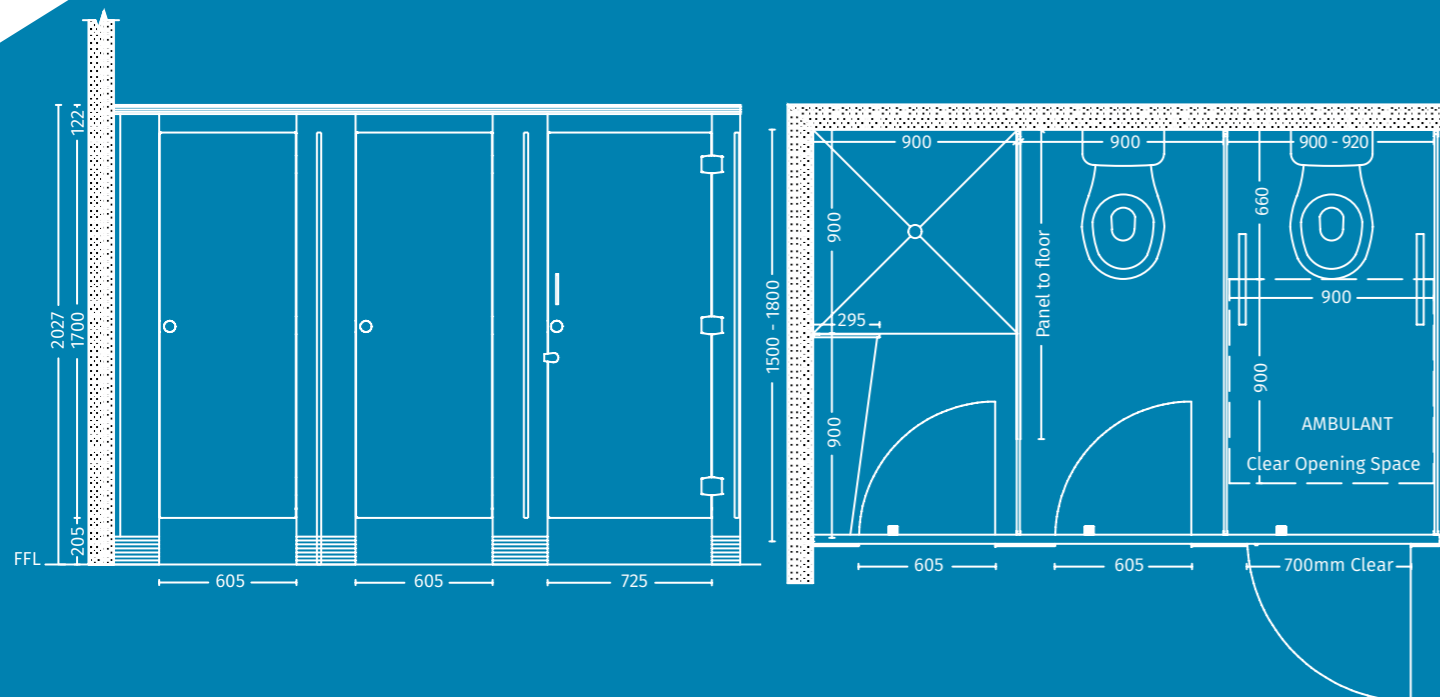

PINNACLE

FLOOR BRACKET / HEADRAIL

Toilet partitions in the Pinnacle Cubicle System available in 13mm compact laminate and 18mm / 32mm structural MR. Shower partitions available in 13mm compact laminate only.

Overall Height: 2027mm.

Overall Depth: 1500mm to 1800mm.

Frontal Panels: 2027mm high, minimum width 150mm.

Doors: 1700mm high x 600mm wide with a 205mm floor clearance.

Ambulant doors require a 700mm clearance opening as per AS1428.1-2009.

Privacy profile option available.

Door Hardware: Aqua Series door hardware available in satin chrome or satin matte black finish.

Door hardware kit includes indicator, lock, turn snib, bumper, hinges and coat hook.

Bolt through option available.

Fittings: Headrail - Clear anodised aluminium round headrail.

Floor bracket - Clear anodised aluminium floor bracket.

Wall channels - Clear anodised aluminium U channel.

Powdercoating option available.

Fixings: All in 304 stainless steel.

DOORS: LAMINEX SEASONED OAK
FRONTS: LAMINEX SEASONED OAK