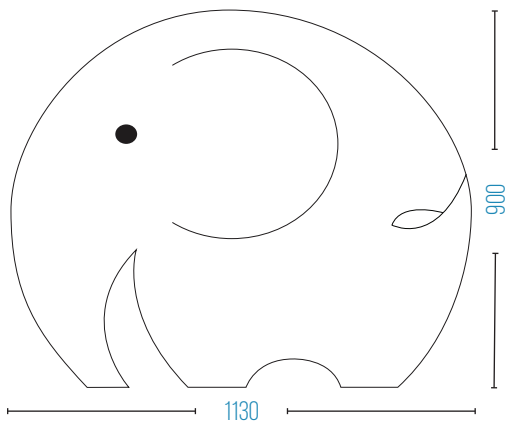

KINDY ANIMALS MODESTY PANELS

MODESTY PANELS

Available in 13mm compact laminate only.

Overall Height: Either 900mm high or 1100mm high from floor level.

Overall Width: Either 900mm wide or 1100mm wide.

Shape: Choice from Aqualoo's range

Fittings: Wall channels - Clear anodised aluminium U channel.

Fixings: All in 304 stainless steel.

Colour Selection: Refer to the Finishing Schedule for the colour scheme.

SPECIFICATIONS DRAWING

ELEPHANT - REMP