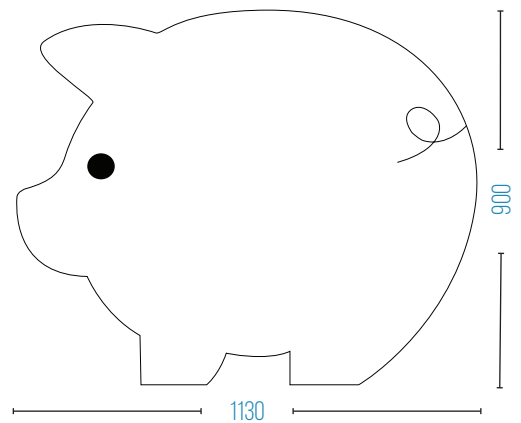

KINDY ANIMALS MODESTY PANELS

MODESTY PANELS

Available in 13mm compact laminate only.

Overall Height: Either 900mm high or 1100mm high from floor level.

Overall Width: Either 900mm wide or 1100mm wide.

Shape: Choice from Aqualoo's range

Fittings: Wall channels - Clear anodised aluminium U channel.

Fixings: All in 304 stainless steel.

Colour Selection: Refer to the Finishing Schedule for the colour scheme.

SPECIFICATIONS DRAWING

ELEPHANT - REMP

PIG - RPMP

ELEPHANT - REMP 2

KOALA - RKMP