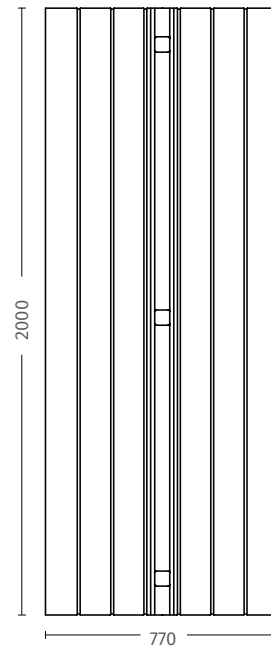

SPECIFICATIONS GUIDE

ISLAND BENCH SEATING

Seating only available in 13mm compact laminate.

Overall Height: 1770mm high overall.

Overall Seat Height: 465mm high overall.

Can be adjusted for uneven floors.

Overall Depth: 770mm deep overall.

Back Rest: 300mm high back rest,
200mm above seat height.

Coat Hook Rail: 100mm high coat hook rail,
coat hooks spaced at 350mm centers.

Bench Seat Frame: Anodised aluminium frame
with stainless steel fixings.

TOP VIEW

FRONT VIEW

SIDE VIEW