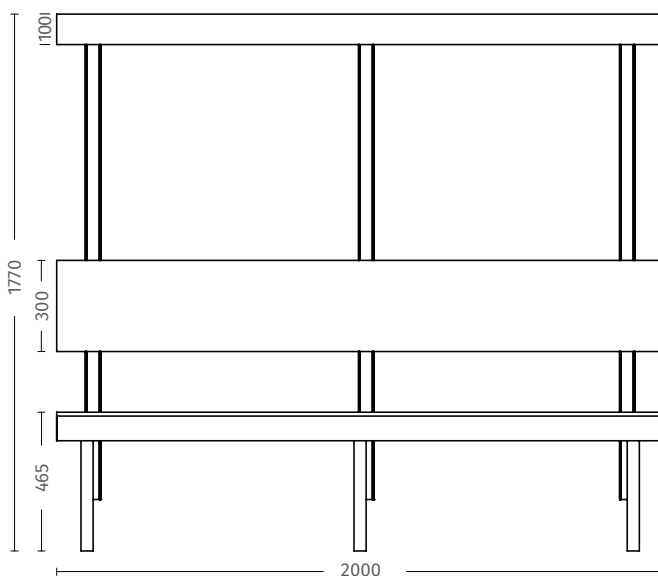

SPECIFICATIONS GUIDE

ISLAND BENCH SEATING

Seating only available in 13mm compact laminate.

Overall Height: 1770mm high overall.

Overall Seat Height: 465mm high overall.

Can be adjusted for uneven floors.

Overall Depth: 770mm deep overall.

Back Rest: 300mm high back rest,
200mm above seat height.

Coat Hook Rail: 100mm high coat hook rail,
coat hooks spaced at 350mm centers.

Bench Seat Frame: Anodised aluminium frame
with stainless steel fixings.

TOP VIEW

FRONT VIEW

SIDE VIEW