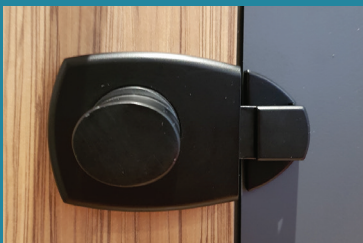

## CLEAR ANODISED ALUMINIUM, SATIN FINISH

TURN SNIP LATCHES

AMBULANT LATCHES

LIFT OFF HINGE

INDICATOR

DOOR BUMPER

COAT HOOK

## BLACK ENAMEL COATED, SATIN FINISH

TURN SNIP LATCHES

AMBULANT LATCHES

LIFT OFF HINGE

INDICATOR

DOOR BUMPER

COAT HOOK