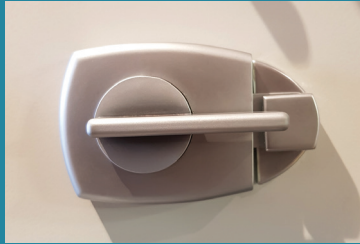

## CLEAR ANODISED ALUMINIUM, SATIN FINISH

TURN SNIP LATCHES

AMBULANT LATCHES

LIFT OFF HINGE

INDICATOR

DOOR BUMPER

COAT HOOK

## BLACK ENAMEL COATED, SATIN FINISH

TURN SNIP LATCHES

AMBULANT LATCHES

LIFT OFF HINGE

INDICATOR

DOOR BUMPER

COAT HOOK