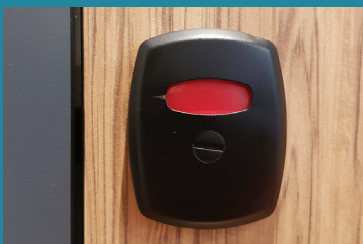

## CLEAR ANODISED ALUMINIUM, SATIN FINISH

TURN SNIP LATCHES

AMBULANT LATCHES

LIFT OFF HINGE

INDICATOR

DOOR BUMPER

COAT HOOK

## BLACK ENAMEL COATED, SATIN FINISH

TURN SNIP LATCHES

AMBULANT LATCHES

LIFT OFF HINGE

INDICATOR

DOOR BUMPER

COAT HOOK