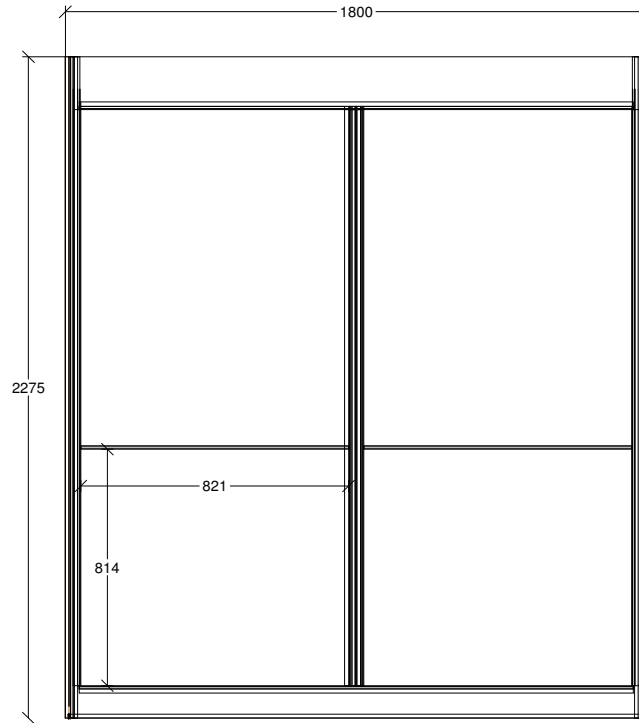

Standard Bedhead

All Penetration sizes are cutout size only

Panel finish: 13mm Gloss

Aqualoo
LEADERS IN WASHROOM SOLUTIONS
33 Morgan Street
Rockingham, 6168
Sales@WCCI.com.au

Revision	Revision Description	Date	Scale
A	Issue for review	7/05/14	1:15 @A3
1	Issue for construction	23/05/14	
2	Issue for construction	13/06/14	
3	Issue for construction	25/09/15	
4	As Built	19/03/15	
5	As Built	08/07/15	

Client _____ Project Name _____ Drawing _____ Rev _____ 5
Sheet Name _____