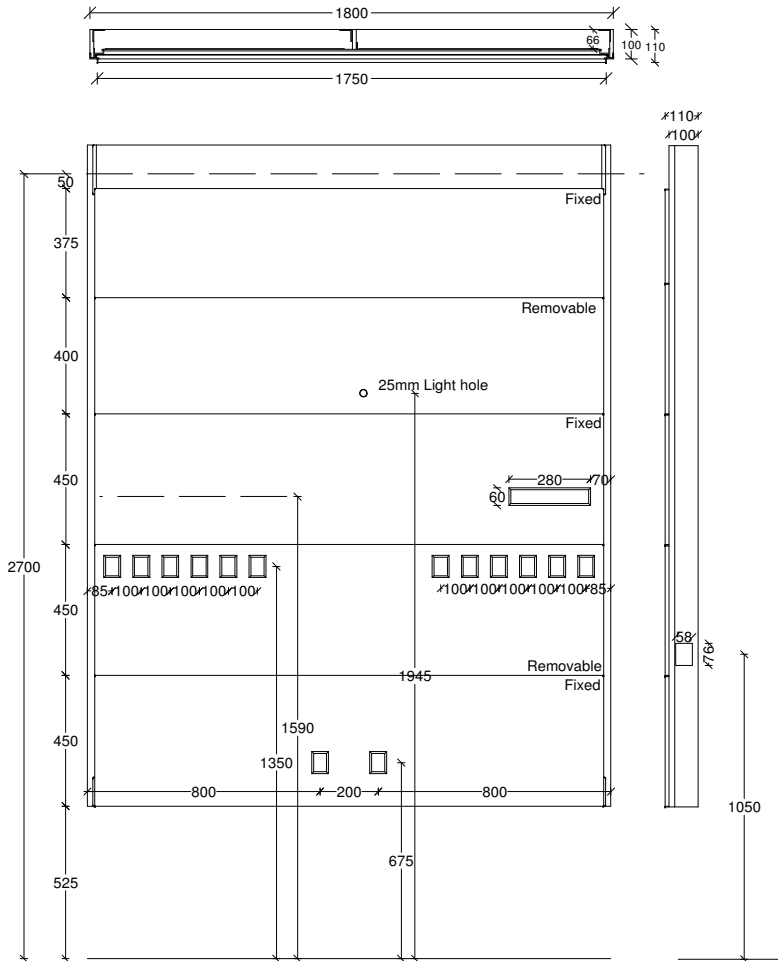

Standard Bedhead

All Penetration sizes are cutout size only

Panel finish: 13mm Gloss

Aqualoo
LEADERS IN WASHROOM SOLUTIONS
33 Morgan Street
Rockingham, 6168
Sales@WCCI.com.au

Revision	Revision Description	Date	Scale
A	Issue for review	7/05/14	1:15 @A3
1	Issue for construction	23/05/14	
2	Issue for construction	13/06/14	
3	Issue for construction	25/09/15	
4	As Built	19/03/15	
5	As Built	08/07/15	

Client _____ Project Name _____ Drawing _____ Rev _____ 5
Sheet Name _____