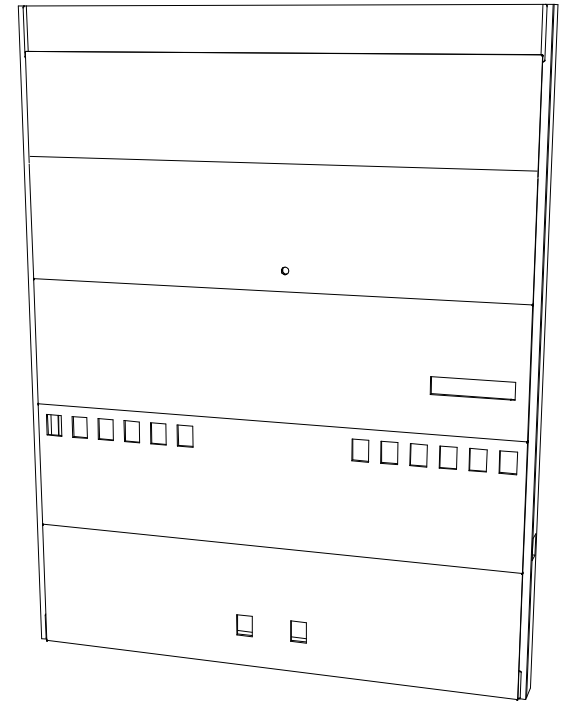

Standard Bedhead

All Penetration sizes are cutout size only

Panel finish: 13mm Gloss

Aqualoo
LEADERS IN WASHROOM SOLUTIONS
33 Morgan Street
Rockingham, 6168
Sales@WCCI.com.au

Revision	Revision Description	Date	Scale
A	Issue for review	7/05/14	1:15 @A3
1	Issue for construction	23/05/14	
2	Issue for construction	13/06/14	
3	Issue for construction	25/09/15	
4	As Built	19/03/15	
5	As Built	08/07/15	