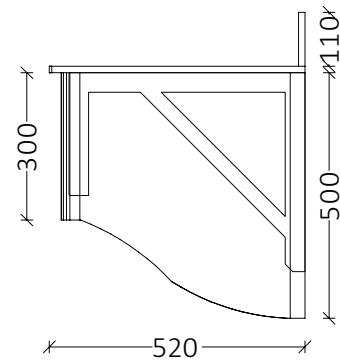

VANITIES

Standard 520mm Deep Fully Recessed Top

- Only available in 13mm Compact Laminate
- **Overall height:** 850mm high AFFL.
- **Overall depth:** Fully Recessed 520mm deep
- **Overall width:** Customized to suit.
- **Vanity height:** 300mm high front fascia.
- **Splash back:** 100mm high splash back as an option.
- **Fittings:** Anodized aluminum channel.
- **Fixings:** All screws in 304 stainless steel.

Standard 320mm Deep Semi Recessed Top

- Only available in 13mm Compact Laminate
- **Overall height:** 850mm high AFFL.
- **Overall depth:** Semi Recessed 350mm deep
- **Overall width:** Customized to suit.
- **Vanity height:** 300mm high front fascia.
- **Splash back:** 100mm high splash back as an option.
- **Fittings:** Anodized aluminum channel.
- **Fixings:** All screws in 304 stainless steel.