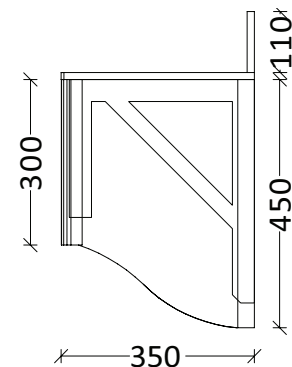

VANITIES

Standard 520mm Deep Fully Recessed Top

- Only available in 13mm Compact Laminate
- **Overall height:** 850mm high AFFL.
- **Overall depth:** Fully Recessed 520mm deep
- **Overall width:** Customized to suit.
- **Vanity height:** 300mm high front fascia.
- **Splash back:** 100mm high splash back as an option.
- **Fittings:** Anodized aluminum channel.
- **Fixings:** All screws in 304 stainless steel.

Standard 320mm Deep Semi Recessed Top

- Only available in 13mm Compact Laminate
- **Overall height:** 850mm high AFFL.
- **Overall depth:** Semi Recessed 350mm deep
- **Overall width:** Customized to suit.
- **Vanity height:** 300mm high front fascia.
- **Splash back:** 100mm high splash back as an option.
- **Fittings:** Anodized aluminum channel.
- **Fixings:** All screws in 304 stainless steel.