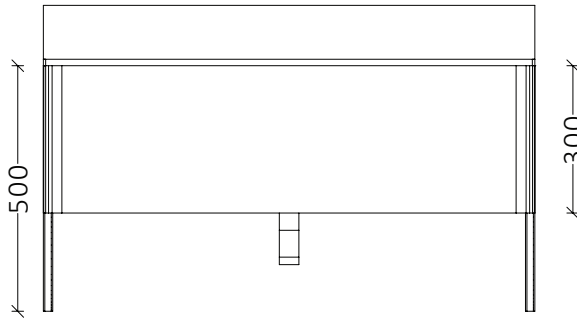

VANITIES

Standard 520mm Deep Fully Recessed Top

- Only available in 13mm Compact Laminate
- **Overall height:** 850mm high AFFL.
- **Overall depth:** Fully Recessed 520mm deep
- **Overall width:** Customized to suit.
- **Vanity height:** 300mm high front fascia.
- **Splash back:** 100mm high splash back as an option.
- **Fittings:** Anodized aluminum channel.
- **Fixings:** All screws in 304 stainless steel.

Standard 320mm Deep Semi Recessed Top

- Only available in 13mm Compact Laminate
- **Overall height:** 850mm high AFFL.
- **Overall depth:** Semi Recessed 350mm deep
- **Overall width:** Customized to suit.
- **Vanity height:** 300mm high front fascia.
- **Splash back:** 100mm high splash back as an option.
- **Fittings:** Anodized aluminum channel.
- **Fixings:** All screws in 304 stainless steel.