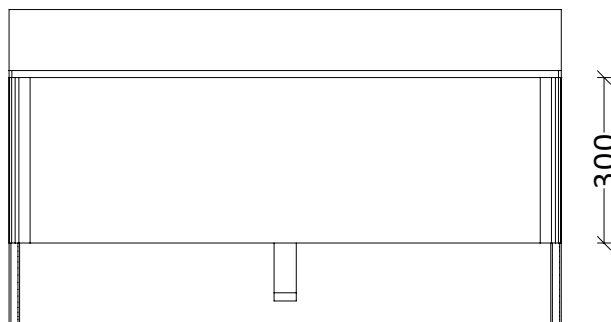

VANITIES

Standard 520mm Deep Fully Recessed Top

- Only available in 13mm Compact Laminate
- **Overall height:** 850mm high AFFL.
- **Overall depth:** Fully Recessed 520mm deep
- **Overall width:** Customized to suit.
- **Vanity height:** 300mm high front fascia.
- **Splash back:** 100mm high splash back as an option.
- **Fittings:** Anodized aluminum channel.
- **Fixings:** All screws in 304 stainless steel.

Standard 320mm Deep Semi Recessed Top

- Only available in 13mm Compact Laminate
- **Overall height:** 850mm high AFFL.
- **Overall depth:** Semi Recessed 350mm deep
- **Overall width:** Customized to suit.
- **Vanity height:** 300mm high front fascia.
- **Splash back:** 100mm high splash back as an option.
- **Fittings:** Anodized aluminum channel.
- **Fixings:** All screws in 304 stainless steel.